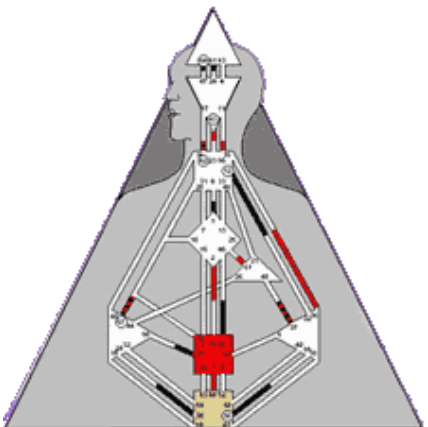

Dalai Lama - Generator

Manifesting -Generators