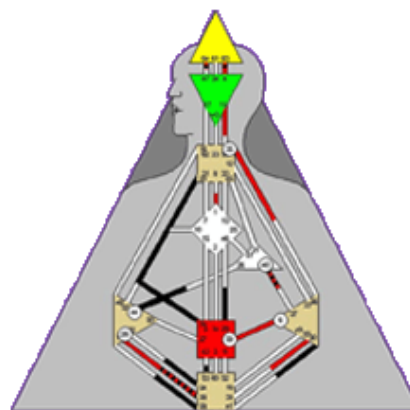

John F. Kennedy Jr. - Manifestor Generator

Grof, Mother Theresa, Bruce Lee, Arnold Schwarzenegger, Vincent Van Gogh, Friedrich Nietzsche.

A **Manifesting Generator** is our **sub-type** as it is a combination of a manifestor and a generator. They have a defined sacral and a motor connected to the throat. Their strategy is to wait and respond once they have responded they can take action immediately. Manifesting Generators make up 33% of our population. As in the generators strategy when they wait and let life come to them is when they access the magic and power within.

Famous Manifesting Generators: John F. Kennedy Jr. Stanislav

Projectors

Projectors are what we call the **non-energy types**. This means they have definition that is not connected to the sacral and a throat center that is not connected to a motor. Projectors are one of the most important types as they are here to recognize who has the energy to get things done in this life and manage it, but they are not here to do it themselves, they are the great delegates in life and potential masters of energy representing 21% of the world's population.

Projectors have a deep **need to be seen and recognized by others**. In fact their gift is in attracting others so that they get the energy needed in life to operate effectively. The key for them to realize is that recognition first begins within by **knowing their design**. Once this is understood they can have the confidence to wait and let their aura do the talking. Their strategy is to wait for an invitation, not just any invitation but the one that is perfect for them based on their authority, (remember this is that reliable place within them where decisions are made). **Personal success and fulfillment** comes when they are recognized by the right forces and invited. In fact this recognition can potentially fuel them for a lifetime.

When they jump and initiate in this life they risk exhausting their energies and meeting the resistance of the other, which can be a source of much imbalance. **To trust** in the **wisdom** and magic of their silence is where they can find their fulfillment and strength.

The greatest gift you can give a projector is to really see who they are.

The most successful relationship a projector can have is, with one of the (2) energy types. Great career options for a projector can be someone who works with energy as a Feng Shui practitioner an artist or any form of management and organizing of energies.

Osho (Baghwan Shree Rajneesh), Mick Jagger, Nelson Mandela, John F. Kennedy, Fidel Castro, Barbara Streisand, Woody Allen, Steven

Reflectors